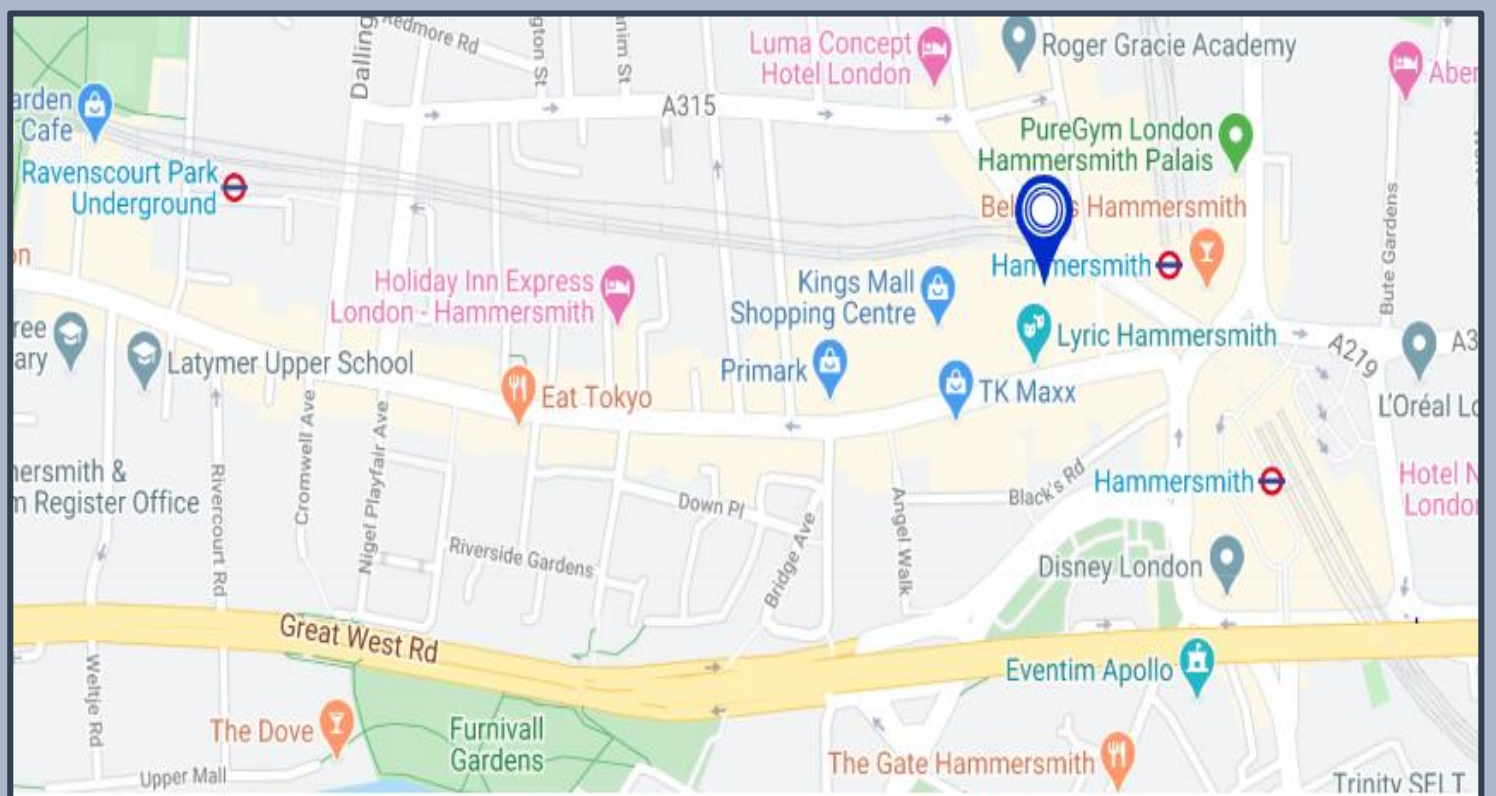

Transport Links:

- ☐ Hammersmith (Hammersmith & City Line)
  1-minute walk
- ☐ Hammersmith (District & Piccadilly Line)
  1-minute walk

The nearest car park can be found in Kings Mall shopping centre. Off-street parking is also available.

During the move, our support team will continue to provide their exemplary level of service to our partners and customers:

customerservices@inclarity.co.uk